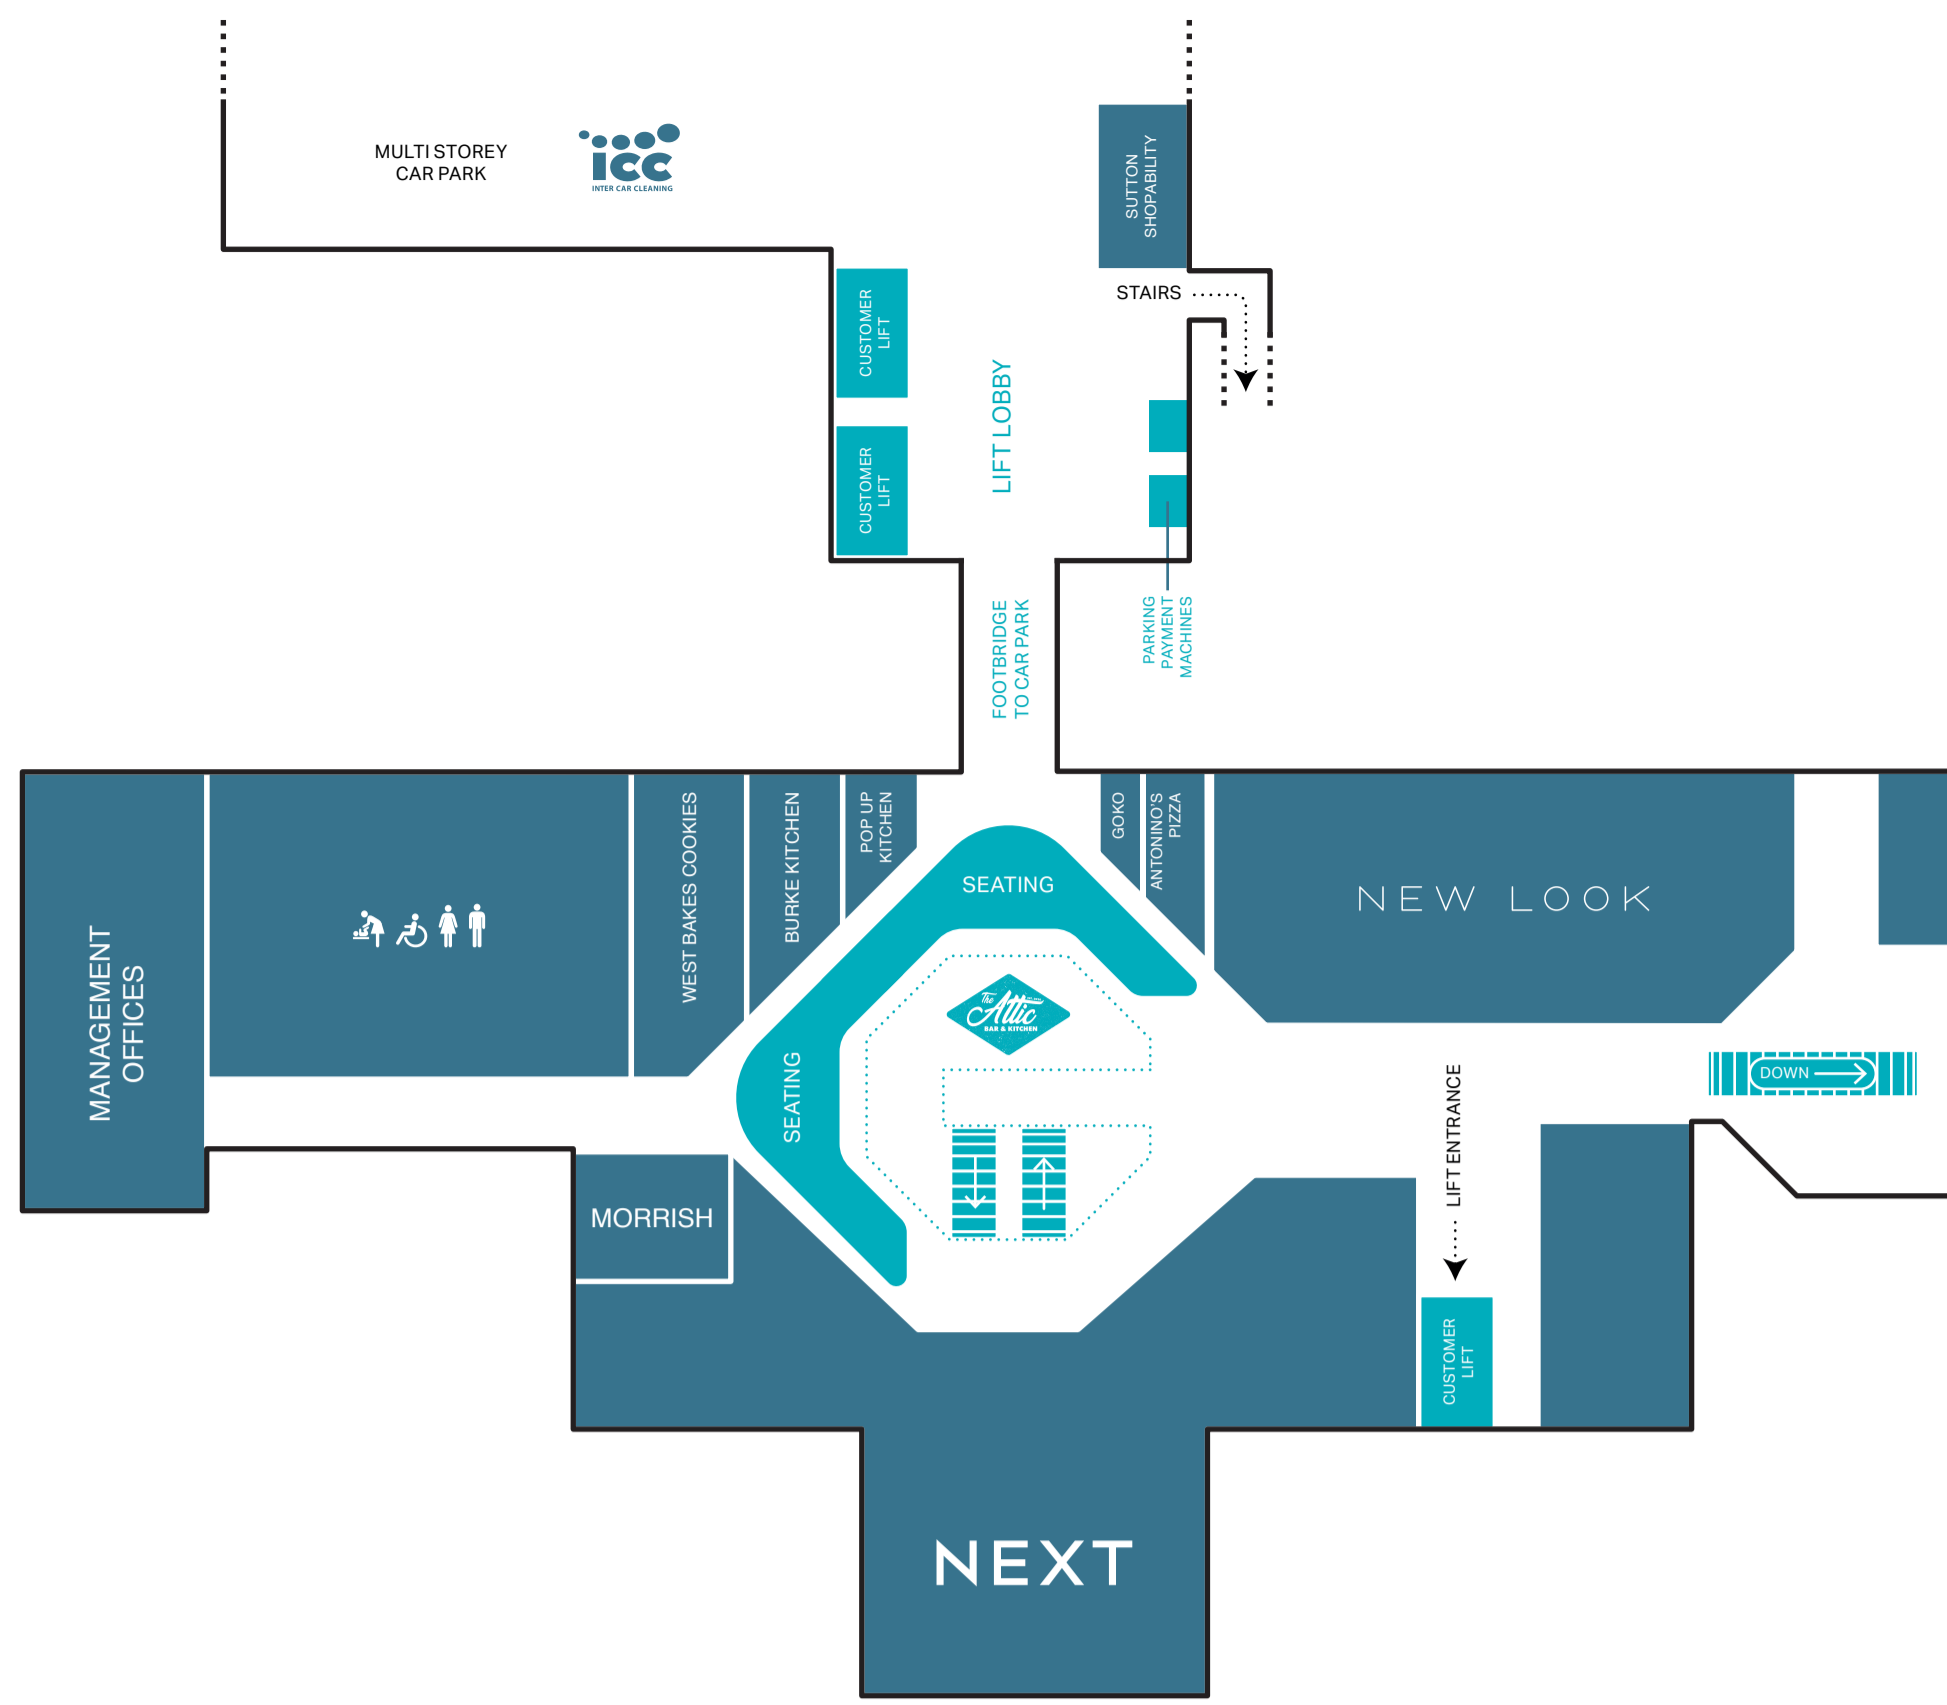

LEVEL 3

FASHION
NEW LOOK
NEXT

FOOD & DRINK
ANTONINO'S PIZZA
BURKE KITCHEN
GOKO KOREAN STREET FOOD
MORRISH
THE ATTIC POP UP KITCHEN
WEST BAKES COOKIES

FACILITIES
INTER CAR CLEANING (ICC)
PARKING PAYMENT MACHINES
SUTTON SHOPABILITY
TOILETS

LEVEL 2

FASHION
AMORE ROZE
CLAIRE'S
CLASSIC SUITS
KEEPS
NEW LOOK
NEXT
PANDORA
PRIMARK

HEALTH & BEAUTY
AMBE HAIR & BEAUTY SALON
BEAUTY BOX
CHERENE'S STUDIO
PRIME & NATURALS

LIFESTYLE
COSMIC COMICS
EMPOWERED
FRAMING ZONE
HOME LIVING
MOBILE BITZ
PARTICA PARTY
SMIGGLE
THE STUDIO
SCD SUTTON COMMUNITY DANCE

FACILITIES
PARKING PAYMENT MACHINES

LEVEL 1

FASHION
ACCESSORIZE
DEICHMANN
SNW OUTLET

FOOD & DRINK
A TO Z FRESH
CAFFE KIKO
ESQUIRES COFFEE
NEWS EXPRESS
PATISSERIE SOWA

HEALTH & BEAUTY
AESTHETICS BY SAM
HERBS & ACUPUNCTURE
HUMAZ NAILS & BEAUTY
SUPERCUTS