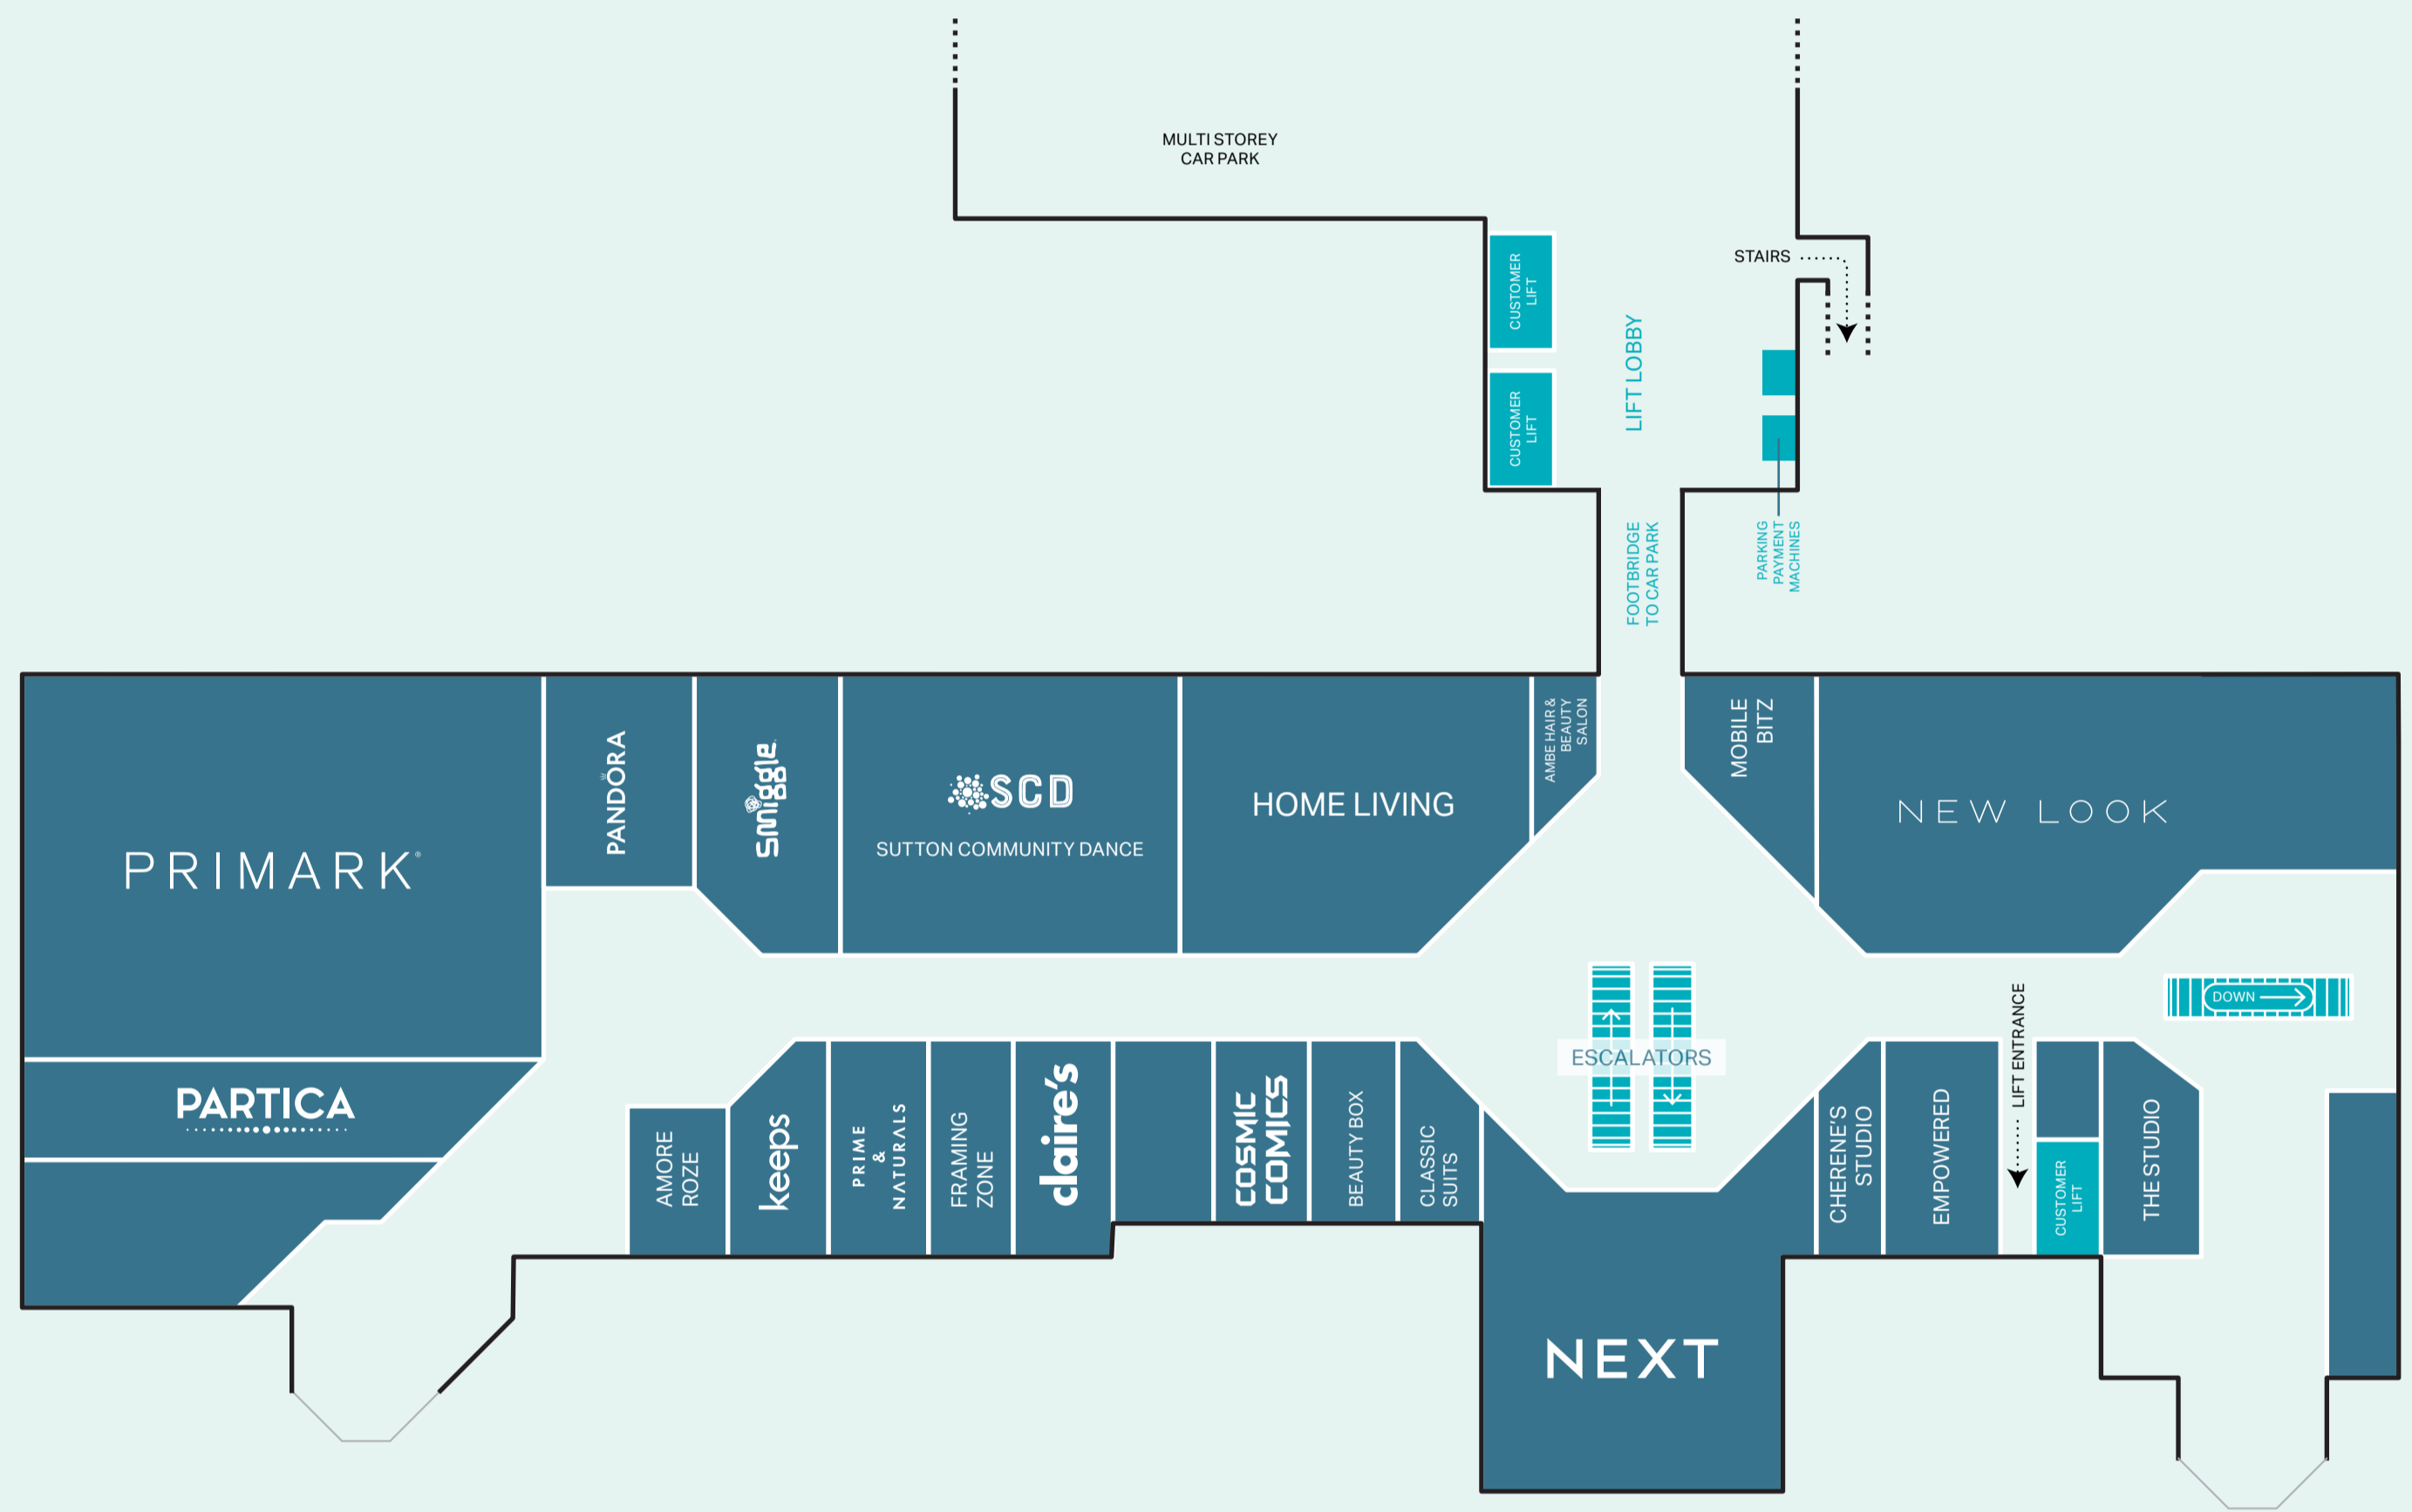

LEVEL 3

FASHION
NEW LOOK
NEXT

FOOD & DRINK
ANTONINO'S PIZZA
BURKE KITCHEN
GOKO KOREAN STREET FOOD
MORRISH
THE ATTIC POP UP KITCHEN
WEST BAKES COOKIES

FACILITIES
INTER CAR CLEANING (ICC)
PARKING PAYMENT MACHINES
SUTTON SHOPABILITY
TOILETS

LEVEL 2

FASHION
AMORE ROZE
CLAIRE'S
CLASSIC SUITS
KEEPS
NEW LOOK
NEXT
PANDORA
PRIMARK

HEALTH & BEAUTY
AMBE HAIR & BEAUTY SALON
BEAUTY BOX
CHERENE'S STUDIO
PRIME & NATURALS

LIFESTYLE
COSMIC COMICS
EMPOWERED
FRAMING ZONE
HOME LIVING
MOBILE BITZ
PARTICA PARTY
SMIGGLE
THE STUDIO
SCD SUTTON COMMUNITY DANCE

FACILITIES
PARKING PAYMENT MACHINES

LEVEL 1

FASHION
ACCESSORIZE
DEICHMANN
SNW OUTLET

FOOD & DRINK
A TO Z FRESH
CAFFE KIKO
ESQUIRES COFFEE
NEWS EXPRESS
PATISSERIE SOWA

HEALTH & BEAUTY
AESTHETICS BY SAM
HERBS & ACUPUNCTURE
HUMAZ NAILS & BEAUTY
SUPERCUTS

LIFESTYLE
BARNES & FADDEN
BOROS
CLAYBROOKS
KIDDI STOP
OMNIPLEX CINEMA
POUNDSTRETCHER
THE PERFUME SHOP
ROBERT DYAS
TOY BARNHAUS

FACILITIES
GYM SUTTON
KIDS ZONE
EUROCHANGE
PARKING PAYMENT MACHINES
SUTTON COMMUNITY FOODBANK
ACCESSIBLE TOILET